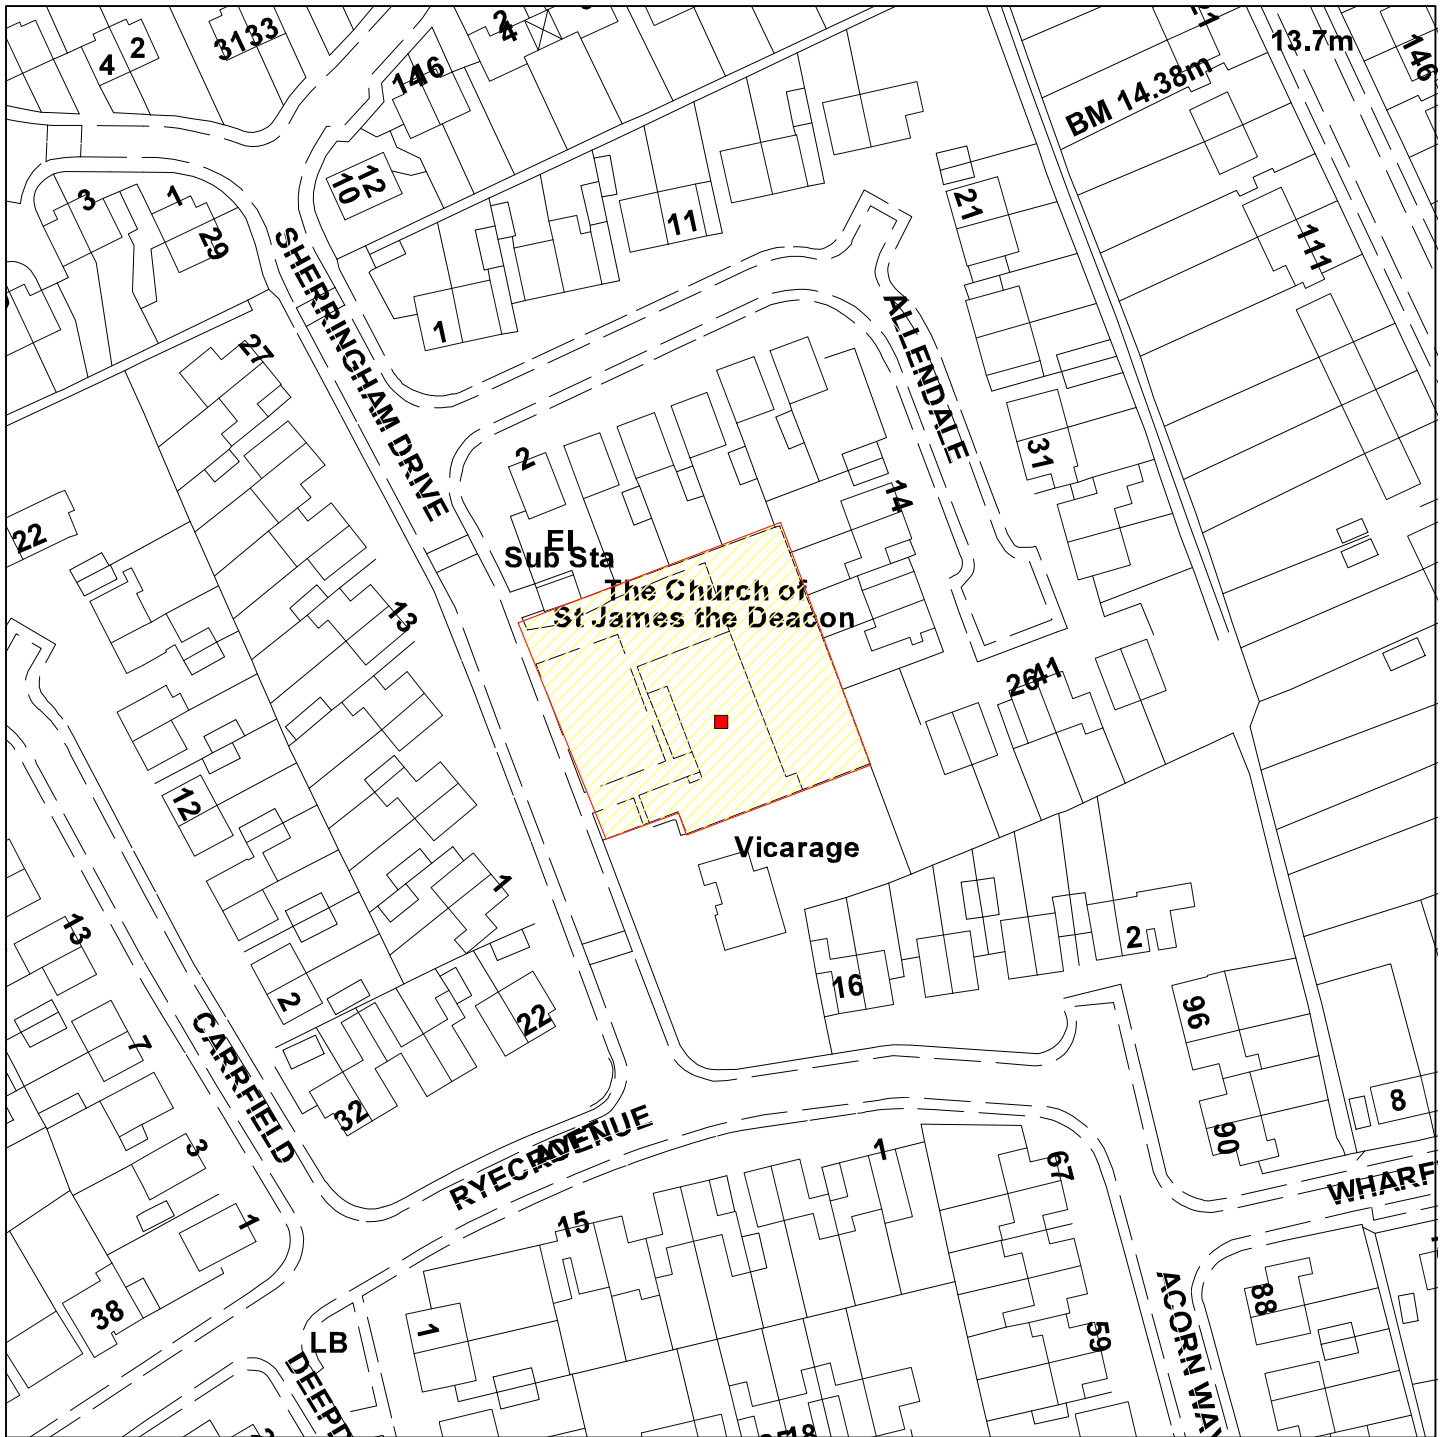

Church of St James the Deacon, Sherringham Drive

08/02595/FUL

GIS by ESRI (UK)

Scale : 1:1250

Reproduced from the Ordnance Survey map with the permission of the Controller of Her Majesty's Stationery Office © Crown Copyright 2000.

Unauthorised reproduction infringes Crown Copyright and may lead to prosecution or civil proceedings.

Produced using ESRI (UK)'s MapExplorer 2.0 - <http://www.esriuk.com>

Organisation	City of York Council
Department	Planning & Sustainable Development
Comments	Application Site
Date	30 January 2009
SLA Number	Not set